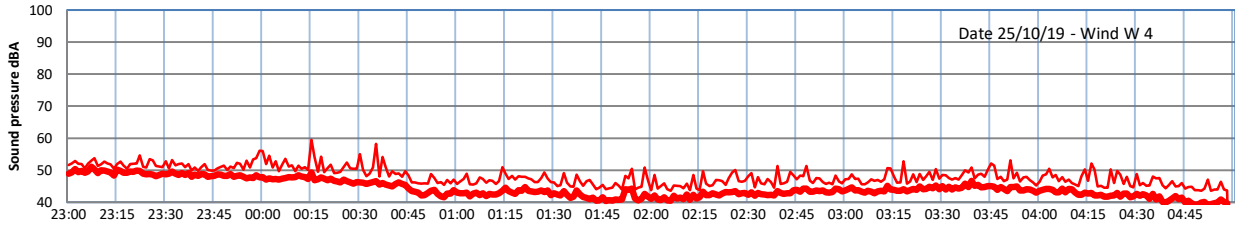

LAZENBY + WILTON NIGHTTIME LEVELS

Site 0 - LAZENBY DATA ONLY

Time
— Lazenby — Laz max — Site — Site max