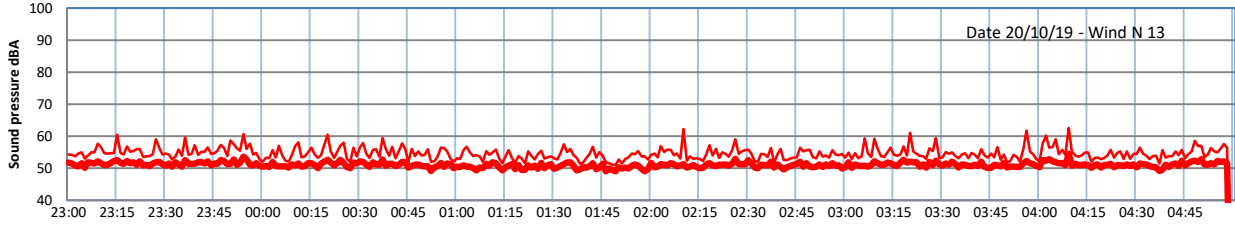

LAZENBY + WILTON NIGHTTIME LEVELS

Site 0 - LAZENBY DATA ONLY

Time
— Lazenby — Laz max — Site — Site max