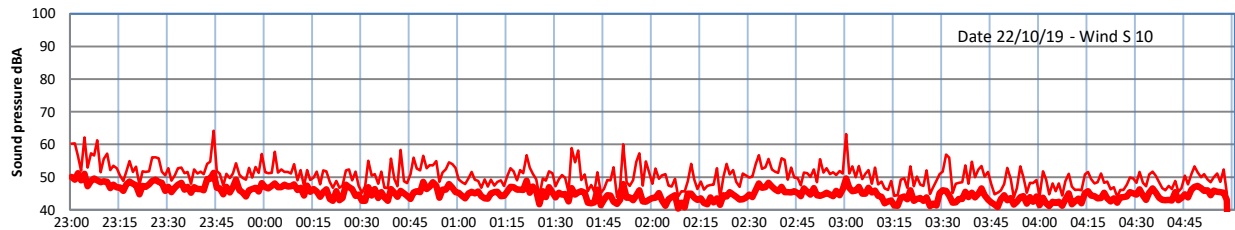

LAZENBY + WILTON NIGHTTIME LEVELS

Site 0 - LAZENBY DATA ONLY

Time
— Lazenby — Laz max — Site — Site max