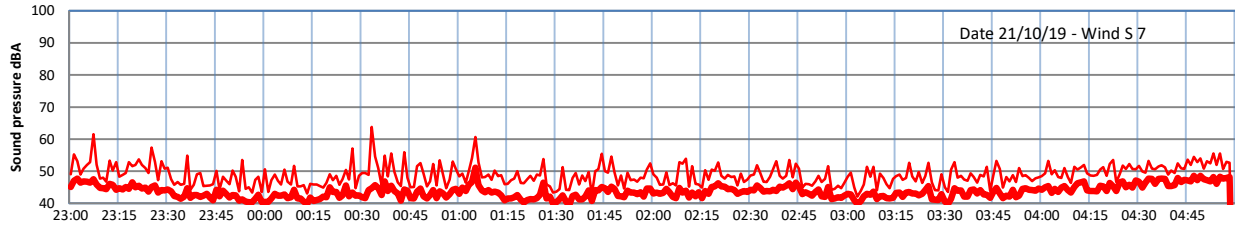

LAZENBY + WILTON NIGHTTIME LEVELS

Site 0 - LAZENBY DATA ONLY

Time
— Lazenby — Laz max — Site — Site max