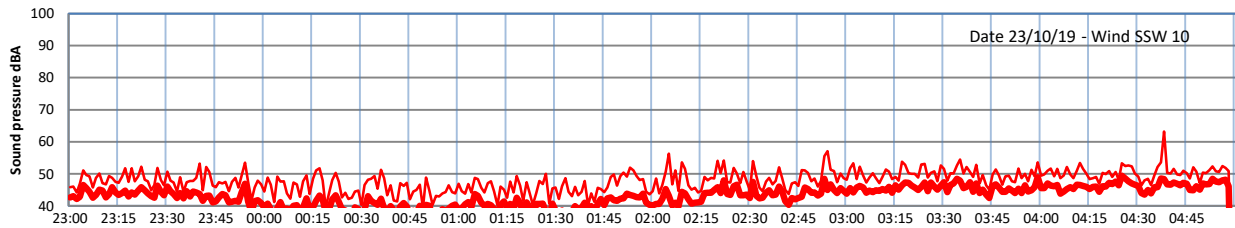

LAZENBY + WILTON NIGHTTIME LEVELS

Site 0 - LAZENBY DATA ONLY

Time
— Lazenby — Laz max — Site — Site max