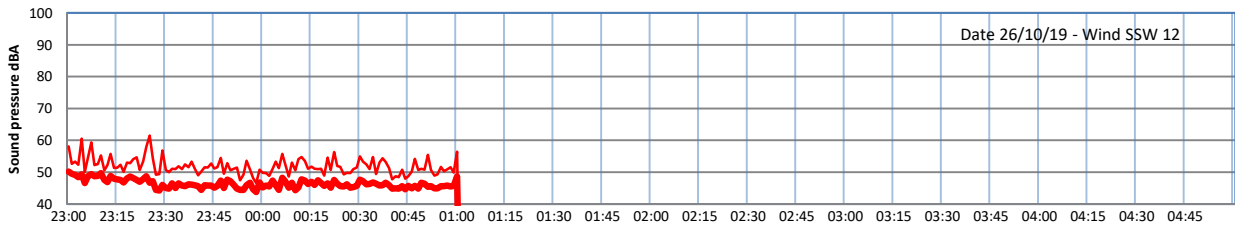

LAZENBY + WILTON NIGHTTIME LEVELS

Site 0 - LAZENBY DATA ONLY

Time
— Lazenby — Laz max — Site — Site max