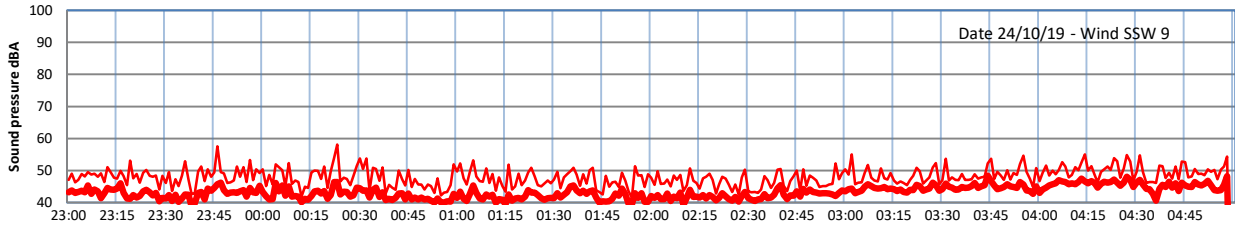

LAZENBY + WILTON NIGHTTIME LEVELS

Site 0 - LAZENBY DATA ONLY

Time
— Lazenby — Laz max — Site — Site max