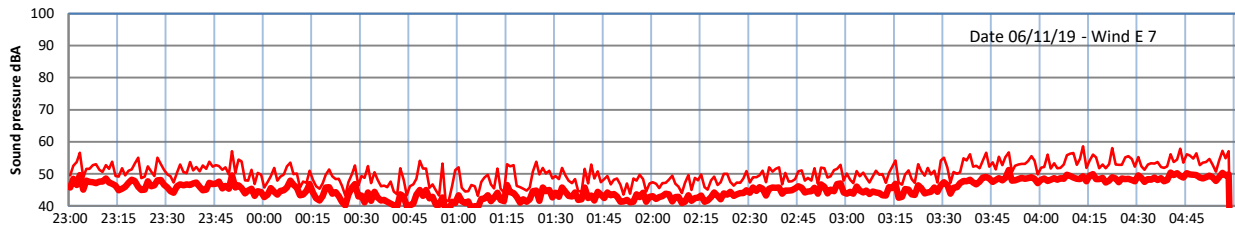

# LAZENBY + WILTON NIGHTTIME LEVELS

## Site 0 - LAZENBY DATA ONLY

Time  
Lazenby Laz max Site Site max