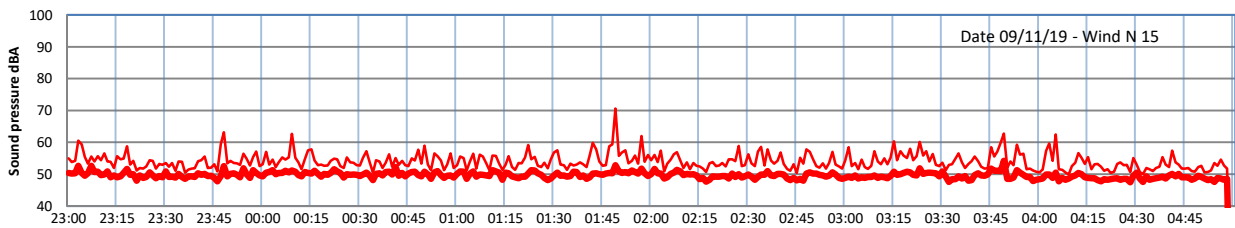

# LAZENBY + WILTON NIGHTTIME LEVELS

## Site 0 - LAZENBY DATA ONLY

Time  
Lazenby Laz max Site Site max