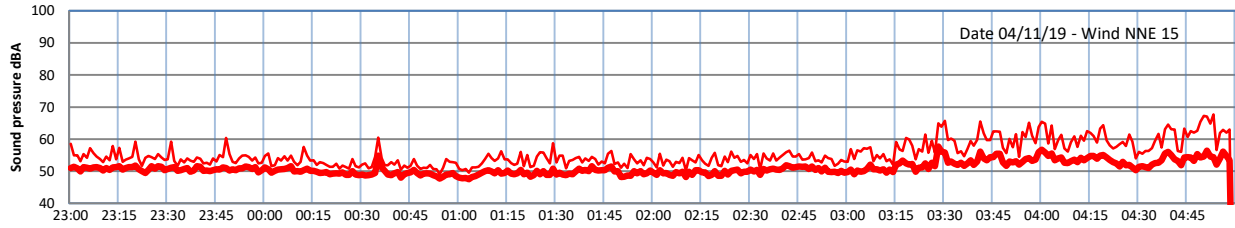

# LAZENBY + WILTON NIGHTTIME LEVELS

## Site 0 - LAZENBY DATA ONLY

Time  
Lazenby Laz max Site Site max