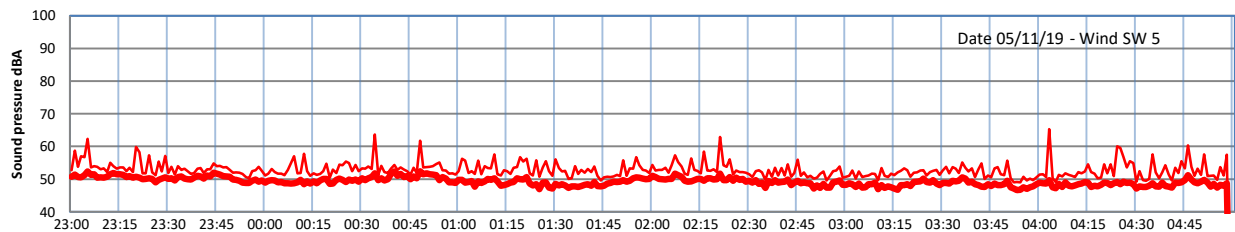

# LAZENBY + WILTON NIGHTTIME LEVELS

## Site 0 - LAZENBY DATA ONLY

Time  
Lazenby Laz max Site Site max