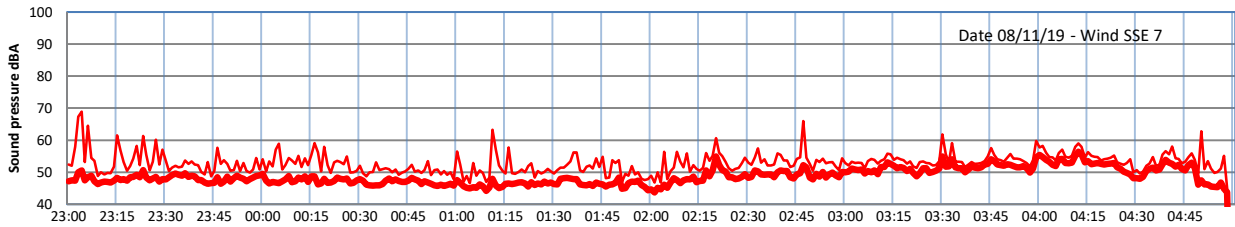

# LAZENBY + WILTON NIGHTTIME LEVELS

## Site 0 - LAZENBY DATA ONLY

Time  
Lazenby Laz max Site Site max