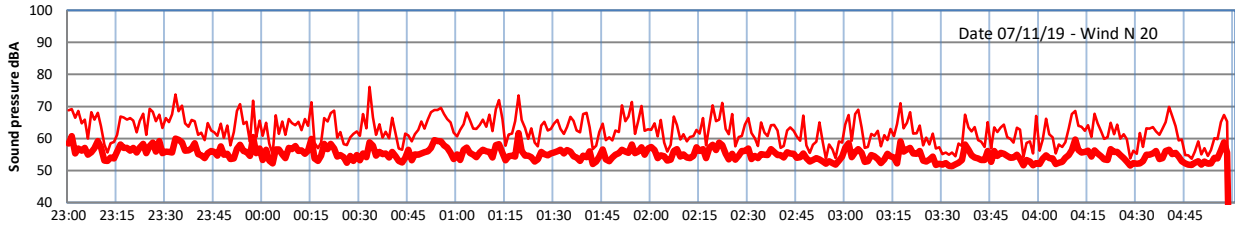

# LAZENBY + WILTON NIGHTTIME LEVELS

## Site 0 - LAZENBY DATA ONLY

Time  
Lazenby Laz max Site Site max