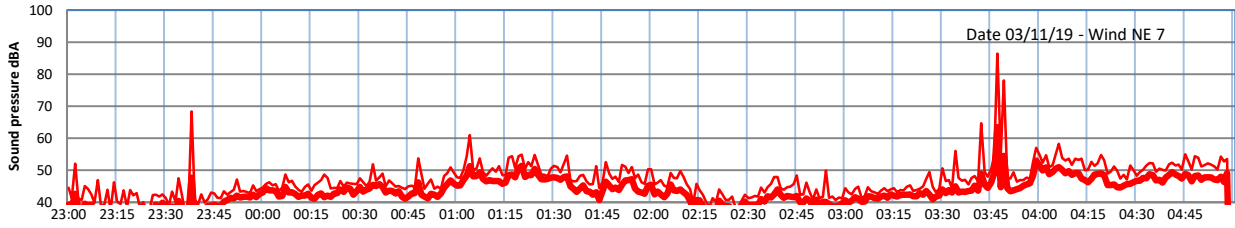

# LAZENBY + WILTON NIGHTTIME LEVELS

## Site 0 - LAZENBY DATA ONLY

Time  
Lazenby Laz max Site Site max