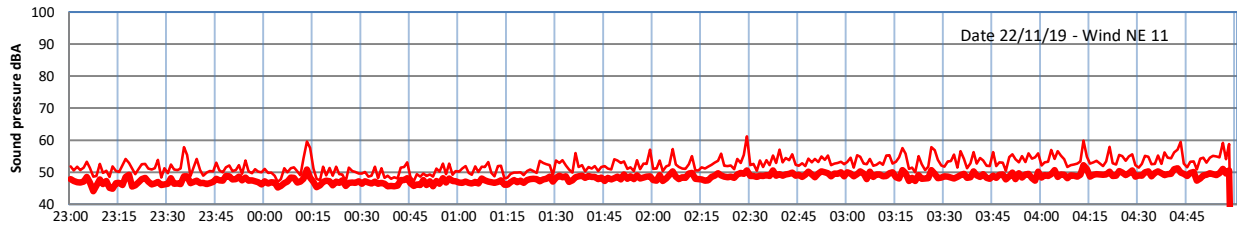

LAZENBY + WILTON NIGHTTIME LEVELS

Site 0 - LAZENBY DATA ONLY

Time
— Lazenby — Laz max — Site — Site max