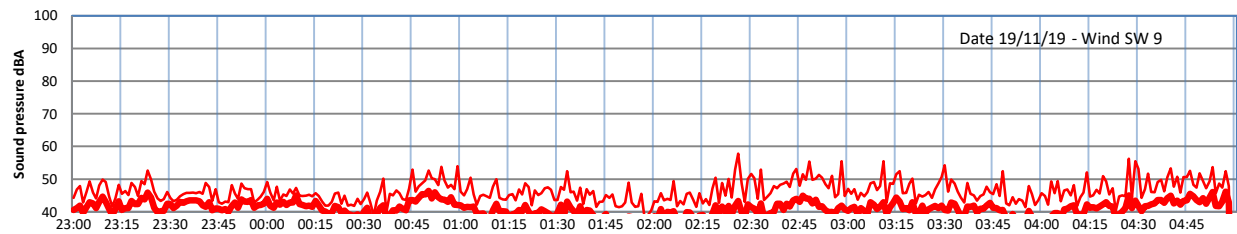

LAZENBY + WILTON NIGHTTIME LEVELS

Site 0 - LAZENBY DATA ONLY

Time
— Lazenby — Laz max — Site — Site max