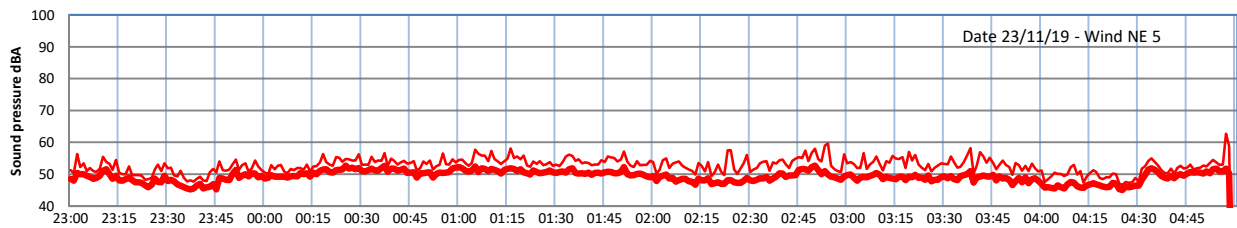

LAZENBY + WILTON NIGHTTIME LEVELS

Site 0 - LAZENBY DATA ONLY

Time
— Lazenby — Laz max — Site — Site max