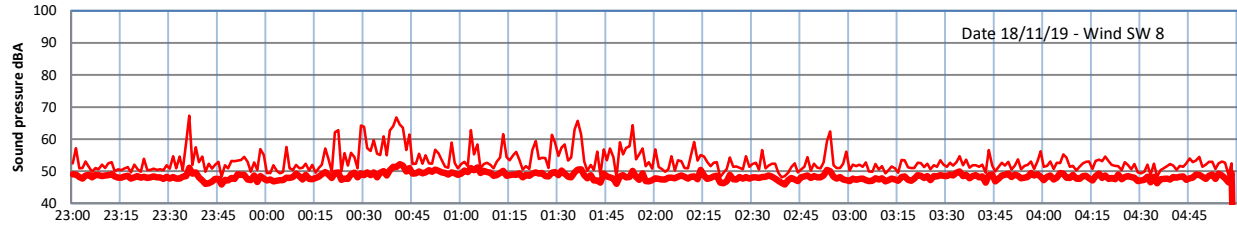

LAZENBY + WILTON NIGHTTIME LEVELS

Site 0 - LAZENBY DATA ONLY

Time
— Lazenby — Laz max — Site — Site max