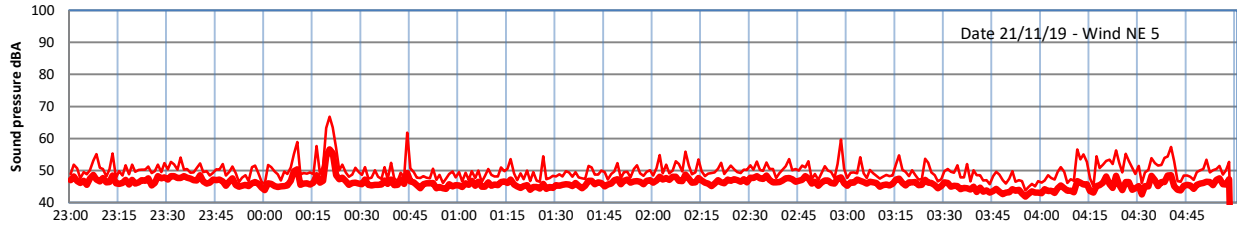

LAZENBY + WILTON NIGHTTIME LEVELS

Site 0 - LAZENBY DATA ONLY

Time
— Lazenby — Laz max — Site — Site max