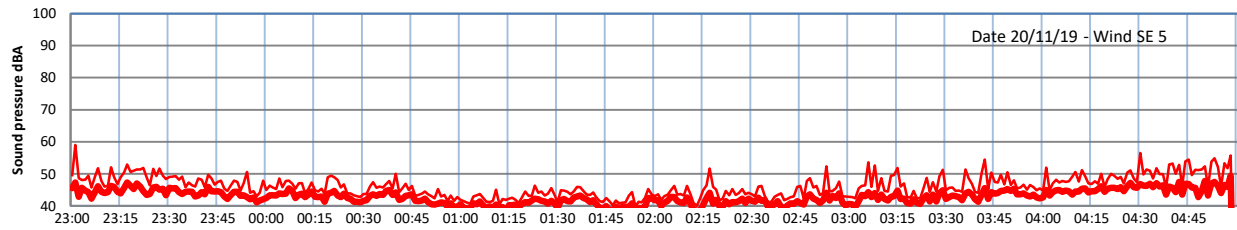

LAZENBY + WILTON NIGHTTIME LEVELS

Site 0 - LAZENBY DATA ONLY

Time
— Lazenby — Laz max — Site — Site max