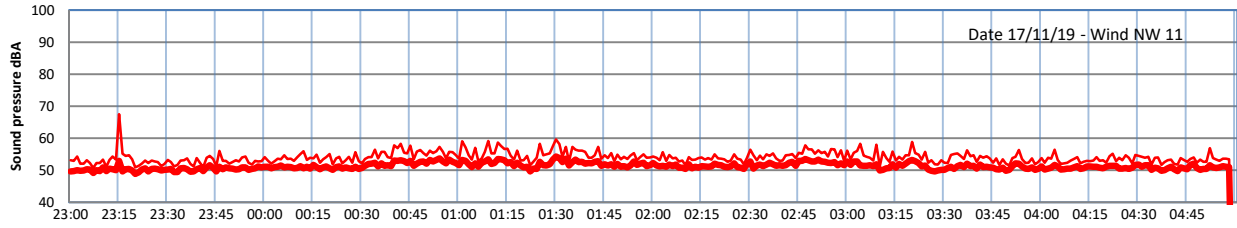

LAZENBY + WILTON NIGHTTIME LEVELS

Site 0 - LAZENBY DATA ONLY

Time
— Lazenby — Laz max — Site — Site max