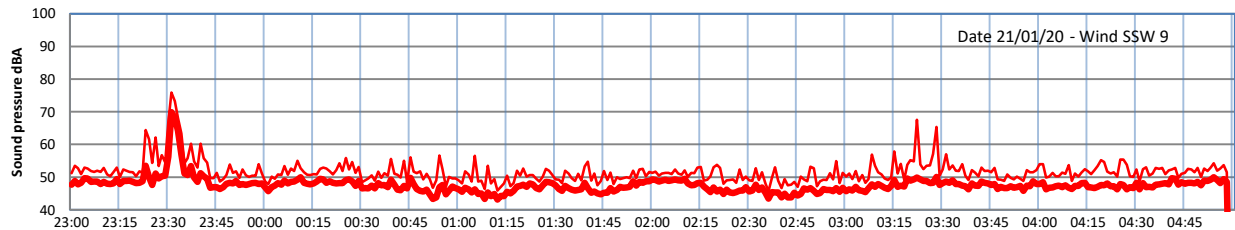

LAZENBY + WILTON NIGHTTIME LEVELS - WEEK NUMBER 4

Site 0 - LAZENBY DATA ONLY

Time
Lazenby Laz max Site Site max