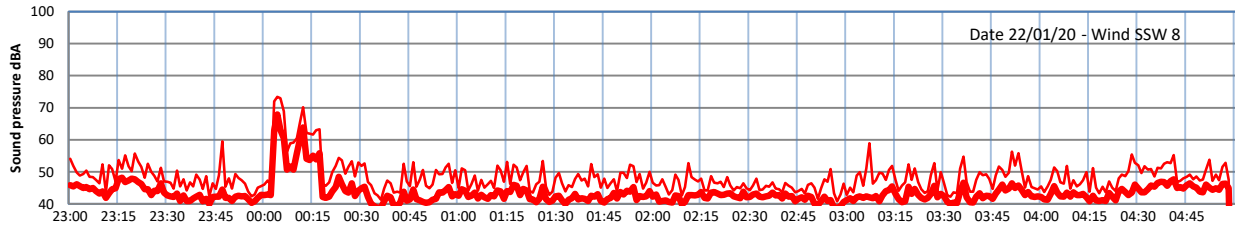

LAZENBY + WILTON NIGHTTIME LEVELS - WEEK NUMBER 4

Site 0 - LAZENBY DATA ONLY

Time
Lazenby Laz max Site Site max