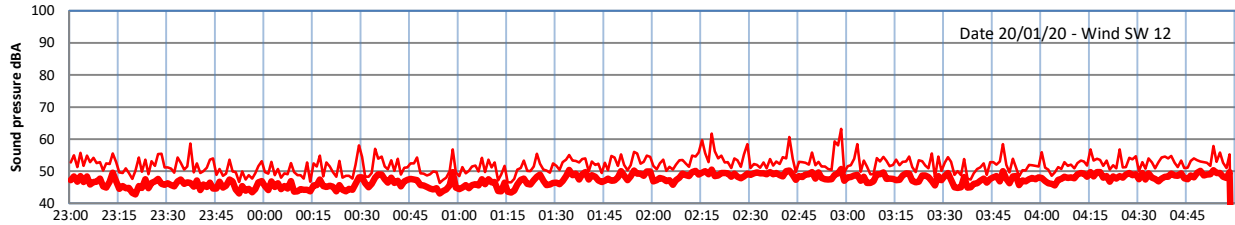

LAZENBY + WILTON NIGHTTIME LEVELS - WEEK NUMBER 4

Site 0 - LAZENBY DATA ONLY

Time
Lazenby Laz max Site Site max