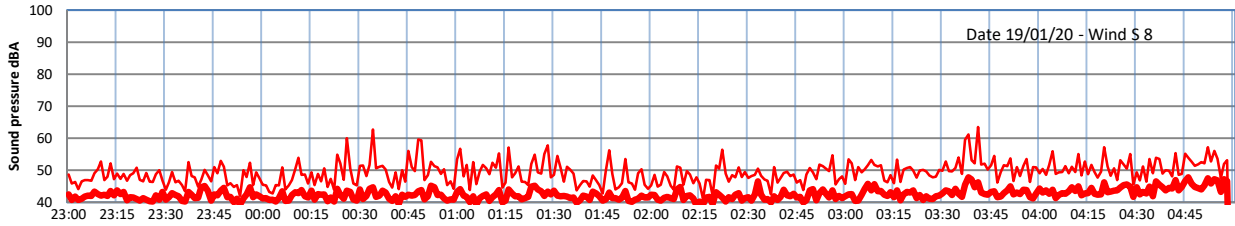

LAZENBY + WILTON NIGHTTIME LEVELS - WEEK NUMBER 4

Site 0 - LAZENBY DATA ONLY

Time
Lazenby Laz max Site Site max