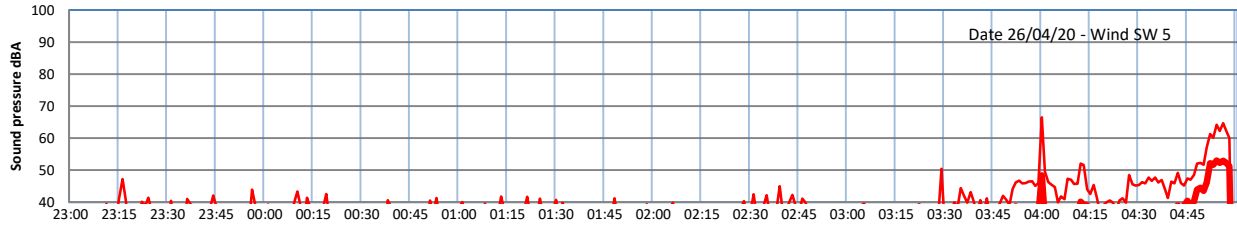

# LAZENBY + WILTON NIGHTTIME LEVELS - WEEK NUMBER 18

## Site 0 - LAZENBY DATA ONLY

Time  
— Lazenby — Laz max — Site — Site max