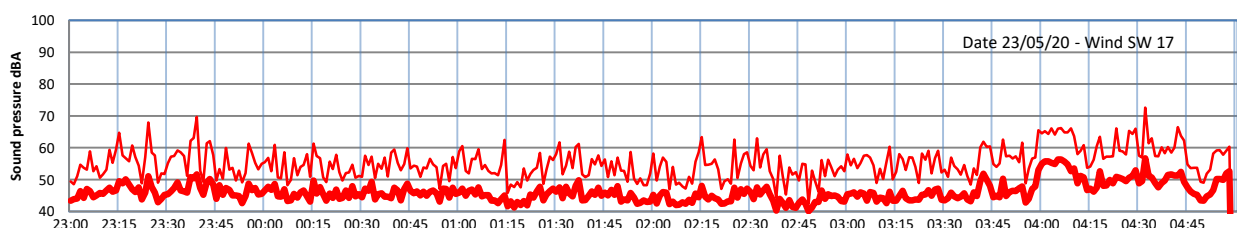

LAZENBY + WILTON NIGHTTIME LEVELS - WEEK NUMBER 21

Site 0 - LAZENBY DATA ONLY

Time
— Lazenby — Laz max — Site — Site max