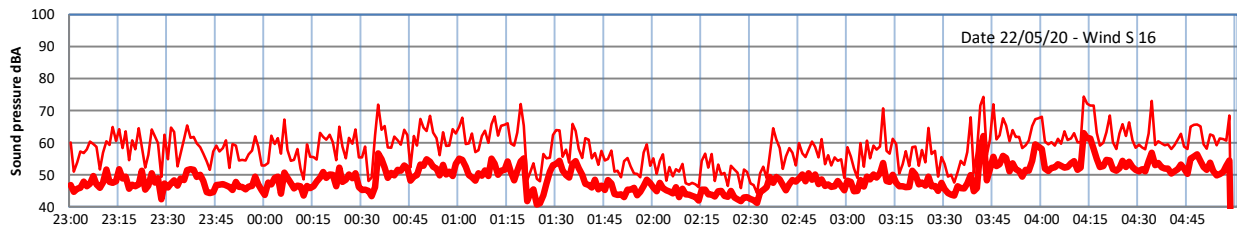

LAZENBY + WILTON NIGHTTIME LEVELS - WEEK NUMBER 21

Site 0 - LAZENBY DATA ONLY

Time
— Lazenby — Laz max — Site — Site max