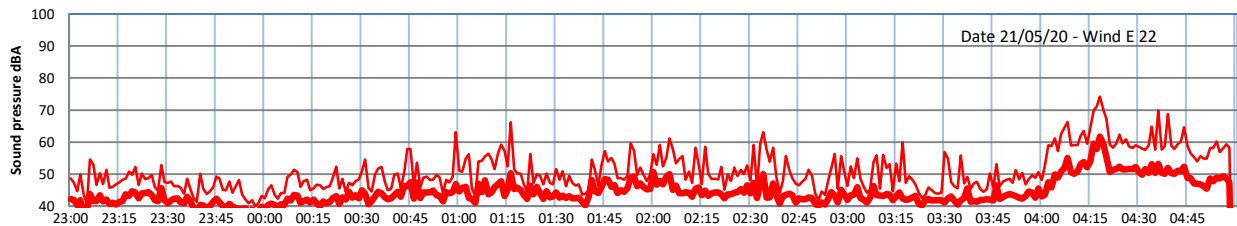

LAZENBY + WILTON NIGHTTIME LEVELS - WEEK NUMBER 21

Site 0 - LAZENBY DATA ONLY

Time
— Lazenby — Laz max — Site — Site max