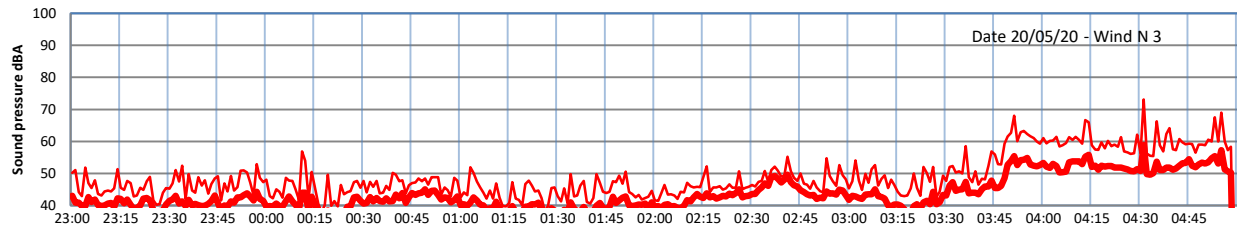

LAZENBY + WILTON NIGHTTIME LEVELS - WEEK NUMBER 21

Site 0 - LAZENBY DATA ONLY

Time
— Lazenby — Laz max — Site — Site max