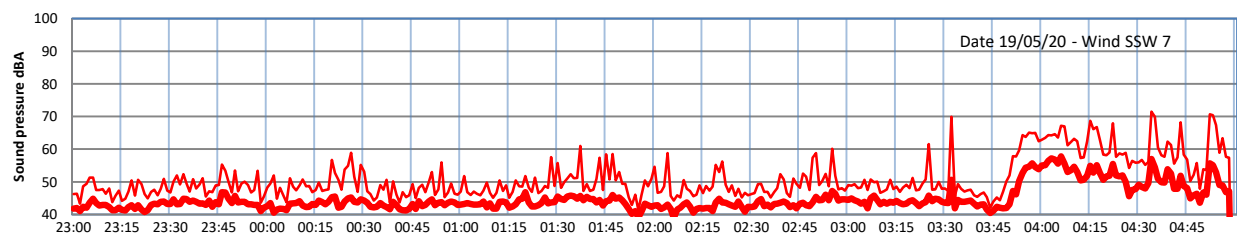

LAZENBY + WILTON NIGHTTIME LEVELS - WEEK NUMBER 21

Site 0 - LAZENBY DATA ONLY

Time
— Lazenby — Laz max — Site — Site max