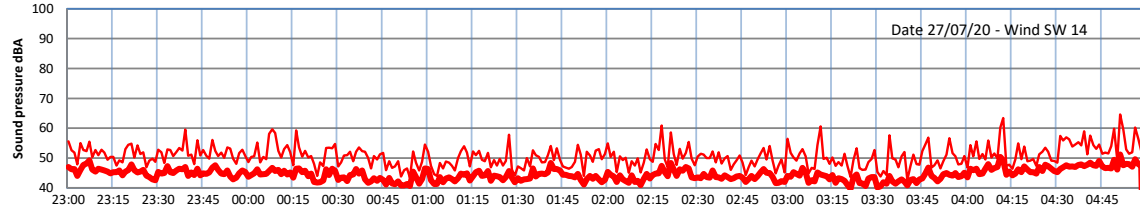

LAZENBY + WILTON NIGHTTIME LEVELS - WEEK NUMBER 31

Site 0 - LAZENBY DATA ONLY

Time
— Lazenby — Laz max — Site — Site max