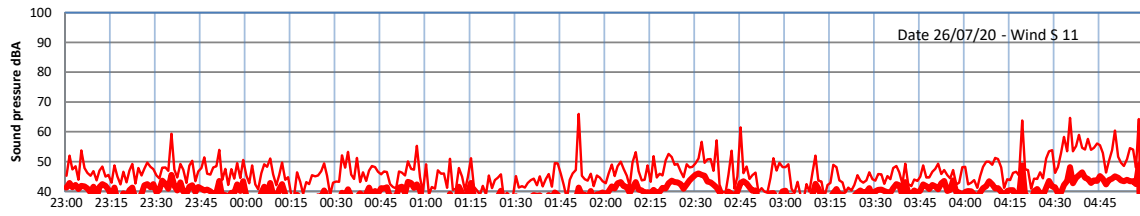

LAZENBY + WILTON NIGHTTIME LEVELS - WEEK NUMBER 31

Site 0 - LAZENBY DATA ONLY

Time
— Lazenby — Laz max — Site — Site max